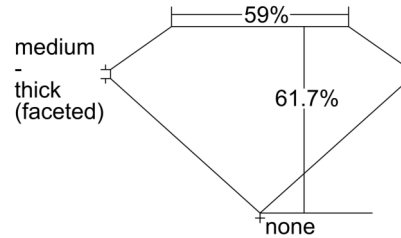

GIA NATURAL DIAMOND GRADING REPORT

September 02, 2024
 GIA Report Number 1505322796
 Shape and Cutting Style Oval Brilliant
 Measurements 9.73 x 6.46 x 3.98 mm

GRADING RESULTS

Carat Weight 1.70 carat
 Color Grade E
 Clarity Grade SI2

Profile not to actual proportions

CLARITY CHARACTERISTICS

KEY TO SYMBOLS*

-  Feather
-  Needle
-  Crystal
-  Natural
-  Cloud
-  Indented Natural

* Red symbols denote internal characteristics (inclusions). Green or black symbols denote external characteristics (blemishes). Diagram is an approximate representation of the diamond, and symbols shown indicate type, position, and approximate size of clarity characteristics. All clarity characteristics may not be shown. Details of finish are not shown.