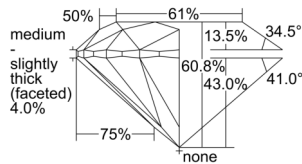

GIA®

FACSIMILE

GIA REPORT 1505323140

Verify this report at GIA.edu

GIA NATURAL DIAMOND DOSSIER®

September 02, 2024
GIA Report Number 1505323140
Shape and Cutting Style ..... Round Brilliant
Measurements ..... 4.37 - 4.40 x 2.67 mm

GRADING RESULTS

Carat Weight ..... 0.32 carat
Color Grade ..... E
Clarity Grade VVS1
Cut Grade ..... Excellent

ADDITIONAL GRADING INFORMATION

Polish ..... Excellent
Symmetry ..... Excellent
Fluorescence ..... Faint
Clarity Characteristics ..... Pinpoint, Cloud, Feather
Inscription(s): GIA 1505323140

PROPORTIONS

GRADING SCALES

GIA COLOR SCALE	GIA CLARITY SCALE	GIA CUT SCALE	
D	FLAWLESS	EXCELLENT	
E	INTERNALLY FLAWLESS		
F		VVS₁	VERY GOOD
G	VVS₂		
H	VS₁	GOOD	
I	VS₂		
J	SI₁	FAIR	
K	SI₂		
L	I₁	POOR	
M	I₂		
N	I₃		
O			
P			
Q			
R			
S			
T			
U			
V			
W			
X			
Y			
Z