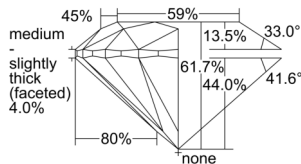

GIA®

FACSIMILE

GIA REPORT 1505329842

Verify this report at GIA.edu

GIA NATURAL DIAMOND DOSSIER®

September 02, 2024
GIA Report Number 1505329842
Shape and Cutting Style ..... Round Brilliant
Measurements ..... 5.08 - 5.11 x 3.14 mm

GRADING RESULTS

Carat Weight ..... 0.50 carat
Color Grade ..... F
Clarity Grade S11
Cut Grade ..... Excellent

ADDITIONAL GRADING INFORMATION

Polish ..... Excellent
Symmetry ..... Excellent
Fluorescence ..... Medium Blue
Clarity Characteristics ..... Crystal, Feather
Inscription(s): GIA 1505329842

PROPORTIONS

Profile to actual proportions

GRADING SCALES

GIA COLOR SCALE	GIA CLARITY SCALE	GIA CUT SCALE	
D	FLAWLESS	EXCELLENT	
E	INTERNALLY FLAWLESS		
F		VVS₁	VERY GOOD
G	VVS₂		
H	VS₁	GOOD	
I	VS₂		
J	S1₁	FAIR	
K	S1₂		
L	I₁	POOR	
M	I₂		
N	I₃		
O			
P			
Q			
R			
S			
T			
U			
V			
W			
X			
Y			
Z