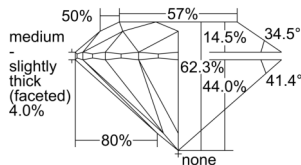

GIA®

FACSIMILE

GIA REPORT 1505332186

Verify this report at GIA.edu

GIA NATURAL DIAMOND DOSSIER®

September 03, 2024
GIA Report Number 1505332186
Shape and Cutting Style ..... Round Brilliant
Measurements ..... 4.29 - 4.32 x 2.68 mm

GRADING RESULTS

Carat Weight ..... 0.30 carat
Color Grade ..... D
Clarity Grade VS2
Cut Grade ..... Excellent

ADDITIONAL GRADING INFORMATION

Polish ..... Excellent
Symmetry ..... Excellent
Fluorescence ..... None
Clarity Characteristics ..... Crystal, Cloud
Inscription(s): GIA 1505332186

PROPORTIONS

Profile to actual proportions

GRADING SCALES

GIA COLOR SCALE	GIA CLARITY SCALE	GIA CUT SCALE	
D	FLAWLESS	EXCELLENT	
E	INTERNALLY FLAWLESS		
F		VVS₁	VERY GOOD
G	VVS₂		
H	VS₁	GOOD	
I	VS₂		
J	SI₁	FAIR	
K	SI₂		
L	I₁	POOR	
M	I₂		
N	I₃		
O			
P			
Q			
R			
S			
T			
U			
V			
W			
X			
Y			
Z