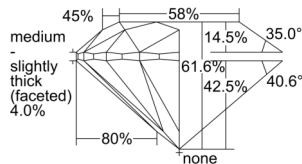

GIA®

FACSIMILE

GIA REPORT 1505332249

Verify this report at GIA.edu

GIA NATURAL DIAMOND DOSSIER®

September 03, 2024
GIA Report Number 1505332249
Shape and Cutting Style ..... Round Brilliant
Measurements ..... 4.27 - 4.29 x 2.64 mm

GRADING RESULTS

Carat Weight ..... 0.30 carat
Color Grade ..... F
Clarity Grade S11
Cut Grade ..... Excellent

ADDITIONAL GRADING INFORMATION

Polish ..... Excellent
Symmetry ..... Excellent
Fluorescence ..... None
Clarity Characteristics ..... Cloud, Crystal, Feather
Inscription(s): GIA 1505332249

PROPORTIONS

Profile to actual proportions

GRADING SCALES

GIA COLOR SCALE	GIA CLARITY SCALE	GIA CUT SCALE	
D	FLAWLESS	EXCELLENT	
E	INTERNALLY FLAWLESS		
F		VVS₁	VERY GOOD
G	VVS₂		
H	VS₁	GOOD	
I	VS₂		
J	S1₁	FAIR	
K	S1₂		
L	I₁	POOR	
M	I₂		
N	I₃		
O			
P			
Q			
R			
S			
T			
U			
V			
W			
X			
Y			
Z