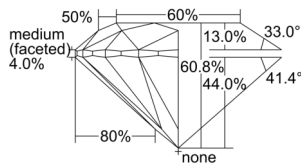

GIA®

FACSIMILE

GIA REPORT 1505332808

Verify this report at GIA.edu

GIA NATURAL DIAMOND DOSSIER®

September 03, 2024
GIA Report Number 1505332808
Shape and Cutting Style ..... Round Brilliant
Measurements ..... 5.45 - 5.48 x 3.32 mm

GRADING RESULTS

Carat Weight ..... 0.60 carat
Color Grade ..... E
Clarity Grade S11
Cut Grade ..... Excellent

ADDITIONAL GRADING INFORMATION

Polish ..... Excellent
Symmetry ..... Excellent
Fluorescence ..... None
Clarity Characteristics ..... Cloud
Inscription(s): GIA 1505332808

PROPORTIONS

Profile to actual proportions

GRADING SCALES

GIA COLOR SCALE	GIA CLARITY SCALE	GIA CUT SCALE	
D	FLAWLESS	EXCELLENT	
E	INTERNALLY FLAWLESS		
F		VVS₁	VERY GOOD
G	VVS₂		
H	VS₁	GOOD	
I	VS₂		
J	S1₁	FAIR	
K	S1₂		
L	I₁	POOR	
M	I₂		
N	I₃		
O			
P			
Q			
R			
S			
T			
U			
V			
W			
X			
Y			
Z