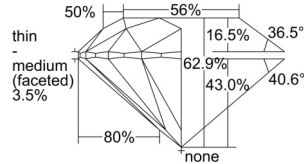

GIA®

FACSIMILE

GIA REPORT 1505339537

Verify this report at GIA.edu

GIA NATURAL DIAMOND DOSSIER®

September 10, 2024
GIA Report Number 1505339537
Shape and Cutting Style ..... Round Brilliant
Measurements ..... 5.51 - 5.56 x 3.48 mm

GRADING RESULTS

Carat Weight ..... 0.66 carat
Color Grade ..... F
Clarity Grade S11
Cut Grade ..... Excellent

ADDITIONAL GRADING INFORMATION

Polish ..... Excellent
Symmetry ..... Very Good
Fluorescence ..... None
Clarity Characteristics ..... Cloud, Crystal, Feather
Inscription(s): GIA 1505339537

PROPORTIONS

Profile to actual proportions

GRADING SCALES

GIA COLOR SCALE	GIA CLARITY SCALE	GIA CUT SCALE
COLOURLESS D	FLAWLESS	EXCELLENT
E	INTERNALLY FLAWLESS	
F	VVS₁	VERY GOOD
G		
H	VVS₂	GOOD
I	VS₁	
J	VS₂	FAIR
K	S1₁	
L	S1₂	POOR
M	I₁	
N	I₂	
O	I₃	
P		
Q		
R		
S		
T		
U		
V		
W		
X		
Y		
Z