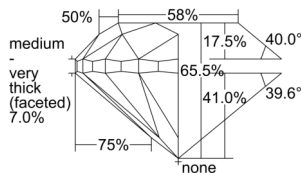

GIA®

FACSIMILE

GIA REPORT 1505341588

Verify this report at GIA.edu

GIA NATURAL DIAMOND DOSSIER®

September 03, 2024
GIA Report Number 1505341588
Shape and Cutting Style ..... Round Brilliant
Measurements ..... 4.81 - 4.88 x 3.17 mm

GRADING RESULTS

Carat Weight ..... 0.50 carat
Color Grade ..... D
Clarity Grade VS1
Cut Grade ..... Good

ADDITIONAL GRADING INFORMATION

Polish ..... Excellent
Symmetry ..... Very Good
Fluorescence ..... Faint
Clarity Characteristics..... Crystal, Pinpoint, Indented Natural
Inscription(s): GIA 1505341588

PROPORTIONS

Profile to actual proportions

GRADING SCALES

GIA COLOR SCALE

COLOURESS	D
	E
	F
	G
	H
	I
	J
NEAR COLOURESS	K
	L
FAINTE	M
	N
	O
	P
	Q
	R
	S
	T
	U
	V
	W
	X
	Y
LIGHT	Z

GIA CLARITY SCALE

VERY VERY SLIGHTLY INCLUDED	FLAWLESS
	INTERNALLY FLAWLESS
VERY SLIGHTLY INCLUDED	VVS₁
	VVS₂
SLIGHTLY INCLUDED	VS₁
	VS₂
INCLUDED	SI₁
	SI₂
	I₁
	I₂
	I₃

GIA CUT SCALE

EXCELLENT
VERY GOOD
GOOD
FAIR
POOR