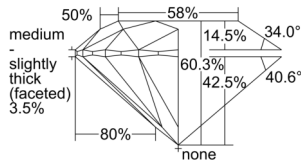

GIA®

FACSIMILE

GIA REPORT 1505345669

Verify this report at GIA.edu

GIA NATURAL DIAMOND DOSSIER®

September 06, 2024
GIA Report Number 1505345669
Shape and Cutting Style ..... Round Brilliant
Measurements ..... 4.34 - 4.36 x 2.62 mm

GRADING RESULTS

Carat Weight ..... 0.30 carat
Color Grade ..... H
Clarity Grade S11
Cut Grade ..... Excellent

ADDITIONAL GRADING INFORMATION

Polish ..... Excellent
Symmetry ..... Excellent
Fluorescence ..... Faint
Clarity Characteristics ..... Crystal, Cloud, Feather
Inscription(s): GIA 1505345669

PROPORTIONS

Profile to actual proportions

GRADING SCALES

GIA COLOR SCALE	GIA CLARITY SCALE	GIA CUT SCALE	
D	FLAWLESS	EXCELLENT	
E	INTERNALLY FLAWLESS		
F		VVS₁	VERY GOOD
G	VVS₂		
H	VS₁	GOOD	
I	VS₂		
J	S1₁	FAIR	
K	S1₂		
L	I₁	POOR	
M	I₂		
N	I₃		
O			
P			
Q			
R			
S			
T			
U			
V			
W			
X			
Y			
Z