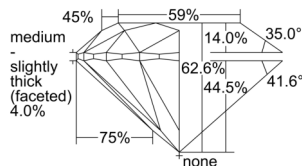

GIA®

FACSIMILE

GIA REPORT 1505351554

Verify this report at GIA.edu

GIA NATURAL DIAMOND DOSSIER®

September 05, 2024
GIA Report Number 1505351554
Shape and Cutting Style ..... Round Brilliant
Measurements ..... 6.15 - 6.19 x 3.86 mm

GRADING RESULTS

Carat Weight ..... 0.91 carat
Color Grade ..... E
Clarity Grade VS1
Cut Grade ..... Excellent

ADDITIONAL GRADING INFORMATION

Polish ..... Excellent
Symmetry ..... Excellent
Fluorescence ..... None
Clarity Characteristics ..... Cloud, Needle
Inscription(s): GIA 1505351554

PROPORTIONS

Profile to actual proportions

GRADING SCALES

GIA COLOR SCALE	GIA CLARITY SCALE	GIA CUT SCALE
D	FLAWLESS	EXCELLENT
E	INTERNALLY FLAWLESS	
F	VVS₁	VERY GOOD
G		
H	VS₁	GOOD
I		
J	SI₁	FAIR
K		
L	I₁	POOR
M		
N	I₂	
O		
P	I₃	
Q		
R		
S		
T		
U		
V		
W		
X		
Y		
Z