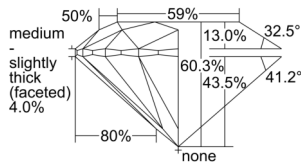

GIA®

FACSIMILE

GIA REPORT 1505354745

Verify this report at GIA.edu

GIA NATURAL DIAMOND DOSSIER®

September 05, 2024
GIA Report Number 1505354745
Shape and Cutting Style ..... Round Brilliant
Measurements ..... 5.16 - 5.19 x 3.12 mm

GRADING RESULTS

Carat Weight ..... 0.51 carat
Color Grade I
Clarity Grade VVS2
Cut Grade ..... Excellent

ADDITIONAL GRADING INFORMATION

Polish ..... Excellent
Symmetry ..... Excellent
Fluorescence ..... None
Clarity Characteristics ..... Pinpoint
Inscription(s): GIA 1505354745

PROPORTIONS

Profile to actual proportions

GRADING SCALES

GIA COLOR SCALE	GIA CLARITY SCALE	GIA CUT SCALE
D	FLAWLESS	EXCELLENT
E	FLAWLESS	
F	INTERNALLY FLAWLESS	VERY GOOD
G	FLAWLESS	
H	VVS₁	GOOD
I	VVS₂	
J	VS₁	FAIR
K	VS₂	
L	SI₁	POOR
M	SI₂	
N	I₁	
O	I₂	
P	I₃	
Q		
R		
S		
T		
U		
V		
W		
X		
Y		
Z