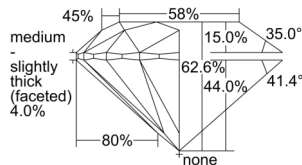

GIA®

FACSIMILE

GIA REPORT 1505355808

Verify this report at GIA.edu

GIA NATURAL DIAMOND DOSSIER®

September 06, 2024
GIA Report Number 1505355808
Shape and Cutting Style ..... Round Brilliant
Measurements ..... 5.73 - 5.76 x 3.60 mm

GRADING RESULTS

Carat Weight ..... 0.73 carat
Color Grade ..... D
Clarity Grade VS1
Cut Grade ..... Excellent

ADDITIONAL GRADING INFORMATION

Polish ..... Very Good
Symmetry ..... Excellent
Fluorescence ..... Medium Blue
Clarity Characteristics ..... Cloud, Crystal, Needle, Pinpoint
Inscription(s): GIA 1505355808

PROPORTIONS

Profile to actual proportions

GRADING SCALES

GIA COLOR SCALE	GIA CLARITY SCALE	GIA CUT SCALE
D	FLAWLESS	EXCELLENT
E	FLAWLESS	
F	INTERNALLY FLAWLESS	VERY GOOD
G	FLAWLESS	
H	VVS₁	GOOD
I	VVS₂	
J	VS₁	FAIR
K	VS₂	
L	SI₁	POOR
M	SI₂	
N	I₁	
O	I₂	
P	I₃	
Q		
R		
S		
T		
U		
V		
W		
X		
Y		
Z