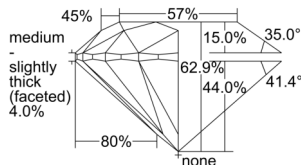

GIA®

FACSIMILE

GIA REPORT 1505355821

Verify this report at GIA.edu

GIA NATURAL DIAMOND DOSSIER®

September 06, 2024
GIA Report Number 1505355821
Shape and Cutting Style ..... Round Brilliant
Measurements ..... 5.63 - 5.67 x 3.56 mm

GRADING RESULTS

Carat Weight ..... 0.70 carat
Color Grade ..... F
Clarity Grade S11
Cut Grade ..... Excellent

ADDITIONAL GRADING INFORMATION

Polish ..... Excellent
Symmetry ..... Excellent
Fluorescence ..... None
Clarity Characteristics ..... Cloud, Feather
Inscription(s): GIA 1505355821

PROPORTIONS

Profile to actual proportions

GRADING SCALES

GIA COLOR SCALE	GIA CLARITY SCALE	GIA CUT SCALE	
D	FLAWLESS	EXCELLENT	
E	INTERNALLY FLAWLESS		
F		VVS₁	VERY GOOD
G	VVS₂		
H	VS₁	GOOD	
I	VS₂		
J	S1₁	FAIR	
K	S1₂		
L	I₁	POOR	
M	I₂		
N	I₃		
O			
P			
Q			
R			
S			
T			
U			
V			
W			
X			
Y			
Z