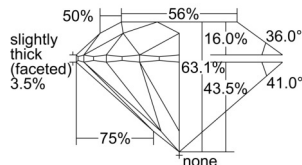

GIA®

FACSIMILE

GIA REPORT 1505356860

Verify this report at GIA.edu

GIA NATURAL DIAMOND DOSSIER®

September 06, 2024
GIA Report Number 1505356860
Shape and Cutting Style ..... Round Brilliant
Measurements ..... 4.43 - 4.46 x 2.81 mm

GRADING RESULTS

Carat Weight ..... 0.34 carat
Color Grade I
Clarity Grade VS1
Cut Grade ..... Excellent

ADDITIONAL GRADING INFORMATION

Polish ..... Excellent
Symmetry ..... Excellent
Fluorescence ..... None
Clarity Characteristics ..... Crystal, Feather, Needle, Pinpoint
Inscription(s): GIA 1505356860

PROPORTIONS

Profile to actual proportions

GRADING SCALES

GIA COLOR SCALE	GIA CLARITY SCALE	GIA CUT SCALE	
D	FLAWLESS	EXCELLENT	
E	INTERNALLY FLAWLESS		
F		VVS₁	VERY GOOD
G	VVS₂		
H	VS₁	GOOD	
I	VS₂		
J	SI₁	FAIR	
K	SI₂		
L	I₁	POOR	
M	I₂		
N	I₃		
O			
P			
Q			
R			
S			
T			
U			
V			
W			
X			
Y			
Z