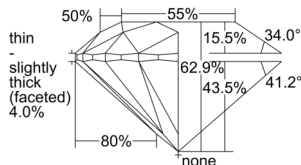

GIA®

FACSIMILE

GIA REPORT 1505357086

Verify this report at GIA.edu

GIA NATURAL DIAMOND DOSSIER®

September 04, 2024
GIA Report Number 1505357086
Shape and Cutting Style ..... Round Brilliant
Measurements ..... 5.37 - 5.41 x 3.39 mm

GRADING RESULTS

Carat Weight ..... 0.60 carat
Color Grade I
Clarity Grade VS1
Cut Grade ..... Excellent

ADDITIONAL GRADING INFORMATION

Polish ..... Excellent
Symmetry ..... Excellent
Fluorescence ..... None
Clarity Characteristics ..... Indented Natural, Cloud
Inscription(s): GIA 1505357086

PROPORTIONS

Profile to actual proportions