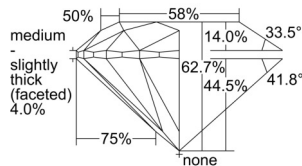

GIA®

FACSIMILE

GIA REPORT 1505359822

Verify this report at GIA.edu

GIA NATURAL DIAMOND DOSSIER®

September 06, 2024
GIA Report Number 1505359822
Shape and Cutting Style ..... Round Brilliant
Measurements ..... 4.25 - 4.28 x 2.68 mm

GRADING RESULTS

Carat Weight ..... 0.30 carat
Color Grade ..... G
Clarity Grade VVS1
Cut Grade ..... Excellent

ADDITIONAL GRADING INFORMATION

Polish ..... Excellent
Symmetry ..... Excellent
Fluorescence ..... Faint
Clarity Characteristics ..... Pinpoint
Inscription(s): GIA 1505359822

PROPORTIONS

Profile to actual proportions

GRADING SCALES

GIA COLOR SCALE

COLORLESS	D
	E
	F
	G
	H
	I
NEAR COLORLESS	J
	K
	L
FAIN	M
	N
	O
	P
VERY LIGHT	Q
	R
	S
	T
	U
	V
	W
	X
	Y
LIGHT	Z

GIA CLARITY SCALE

FLAWLESS	INTERNAL FLAWLESS	
		FLAWLESS
VERY VERY SLIGHTLY INCLUDED	VVS₁	
	VVS₂	
VERY SLIGHTLY INCLUDED	VS₁	
	VS₂	
SLIGHTLY INCLUDED	SI₁	
	SI₂	
INCLUDED	I₁	
	I₂	
	I₃	

GIA CUT SCALE

EXCELLENT
VERY GOOD
GOOD
FAIR
POOR