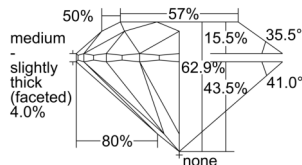

GIA®

FACSIMILE

GIA REPORT 1505360541

Verify this report at GIA.edu

GIA NATURAL DIAMOND DOSSIER®

September 06, 2024
GIA Report Number 1505360541
Shape and Cutting Style ..... Round Brilliant
Measurements ..... 5.02 - 5.07 x 3.17 mm

GRADING RESULTS

Carat Weight ..... 0.50 carat
Color Grade ..... G
Clarity Grade VS2
Cut Grade ..... Excellent

ADDITIONAL GRADING INFORMATION

Polish ..... Excellent
Symmetry ..... Excellent
Fluorescence ..... None
Clarity Characteristics ..... Cloud
Inscription(s): GIA 1505360541

PROPORTIONS

Profile to actual proportions

GRADING SCALES

GIA COLOR SCALE	GIA CLARITY SCALE	GIA CUT SCALE	
D	FLAWLESS	EXCELLENT	
E	INTERNALLY FLAWLESS		
F		VVS₁	VERY GOOD
G	VVS₂		
H	VS₁	GOOD	
I	VS₂		
J	SI₁	FAIR	
K	SI₂		
L	I₁	POOR	
M	I₂		
N	I₃		
O			
P			
Q			
R			
S			
T			
U			
V			
W			
X			
Y			
Z