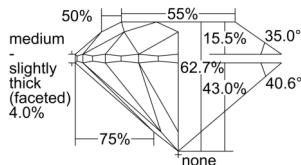

GIA®

FACSIMILE

GIA REPORT 1505361064

Verify this report at GIA.edu

GIA NATURAL DIAMOND DOSSIER®

September 06, 2024
GIA Report Number 1505361064
Shape and Cutting Style ..... Round Brilliant
Measurements ..... 4.41 - 4.45 x 2.78 mm

GRADING RESULTS

Carat Weight ..... 0.34 carat
Color Grade ..... E
Clarity Grade S11
Cut Grade ..... Excellent

ADDITIONAL GRADING INFORMATION

Polish ..... Excellent
Symmetry ..... Excellent
Fluorescence ..... Faint
Clarity Characteristics ..... Crystal, Cloud
Inscription(s): GIA 1505361064

PROPORTIONS

Profile to actual proportions

GRADING SCALES

GIA COLOR SCALE	GIA CLARITY SCALE	GIA CUT SCALE	
D	FLAWLESS	EXCELLENT	
E	INTERNALLY FLAWLESS		
F		VVS₁	VERY GOOD
G	VVS₂		
H	VS₁	GOOD	
I	VS₂		
J	S1₁	FAIR	
K	S1₂		
L	I₁	POOR	
M	I₂		
N	I₃		
O			
P			
Q			
R			
S			
T			
U			
V			
W			
X			
Y			
Z