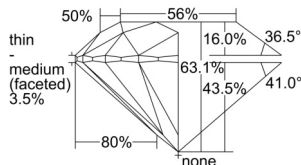

GIA®

FACSIMILE

GIA REPORT 1505361529

Verify this report at GIA.edu

GIA NATURAL DIAMOND DOSSIER®

September 04, 2024
GIA Report Number 1505361529
Shape and Cutting Style ..... Round Brilliant
Measurements ..... 4.23 - 4.28 x 2.69 mm

GRADING RESULTS

Carat Weight ..... 0.30 carat
Color Grade ..... H
Clarity Grade VS1
Cut Grade ..... Excellent

ADDITIONAL GRADING INFORMATION

Polish ..... Excellent
Symmetry ..... Very Good
Fluorescence ..... None
Clarity Characteristics ..... Crystal, Cloud, Needle, Pinpoint
Inscription(s): GIA 1505361529

PROPORTIONS

GRADING SCALES

GIA COLOR SCALE	GIA CLARITY SCALE	GIA CUT SCALE	
COLOURLESS D	FLAWLESS	EXCELLENT	
E	INTERNALLY FLAWLESS		
F		VVS₁	VERY GOOD
G	VVS₂		
H	VS₁	GOOD	
I	VS₂		
J	SI₁	FAIR	
K	SI₂		
L	I₁	POOR	
M	I₂		
N	I₃		
O			
P			
Q			
R			
S			
T			
U			
V			
W			
X			
Y			
Z