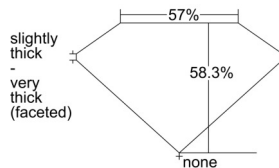

GIA®

FACSIMILE

GIA REPORT 1505364681

Verify this report at GIA.edu

GIA NATURAL DIAMOND DOSSIER®

September 05, 2024
GIA Report Number 1505364681
Shape and Cutting Style ..... Pear Brilliant
Measurements ..... 7.94 x 4.75 x 2.77 mm

GRADING RESULTS

Carat Weight ..... 0.62 carat
Color Grade ..... H
Clarity Grade VS1

ADDITIONAL GRADING INFORMATION

Polish ..... Excellent
Symmetry ..... Very Good
Fluorescence ..... Medium Blue
Clarity Characteristics ..... Crystal, Pinpoint
Inscription(s): GIA 1505364681

PROPORTIONS

Profile not to actual proportions

GRADING SCALES

GIA COLOR SCALE		GIA CLARITY SCALE			
COLORLESS	D	VERY VERY SLIGHTLY INCLUDED	FLAWLESS		
	E		INTERNALLY FLAWLESS		
	F		VVS₁		
	G		VVS₂		
	NEAR COLORLESS	H	VERY SLIGHTLY INCLUDED	VS₁	
		I		VS₂	
		FAINT	J	SLIGHTLY INCLUDED	S₁
			K		S₂
	L		I₁		
	M		I₂		
N	I₃				
O					
VERT LIGHT	P	INCLUDED			
	Q				
	R				
	S				
	T				
	U				
	V				
LIGHT	W				
	X				
	Y				
	Z