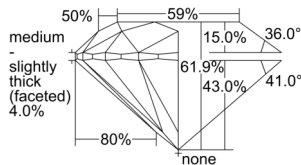

GIA®

FACSIMILE

GIA REPORT 1505367774

Verify this report at GIA.edu

GIA NATURAL DIAMOND DOSSIER®

September 06, 2024
GIA Report Number 1505367774
Shape and Cutting Style ..... Round Brilliant
Measurements ..... 4.50 - 4.53 x 2.80 mm

GRADING RESULTS

Carat Weight ..... 0.35 carat
Color Grade ..... G
Clarity Grade VS1
Cut Grade ..... Excellent

ADDITIONAL GRADING INFORMATION

Polish ..... Excellent
Symmetry ..... Excellent
Fluorescence ..... None
Clarity Characteristics ..... Cloud
Inscription(s): GIA 1505367774

PROPORTIONS

Profile to actual proportions

GRADING SCALES

GIA COLOR SCALE

COLORESS	D
	E
	F
	G
	H
	I
	J
NEAR COLORESS	K
	L
Faint	M
	N
	O
	P
	R
	S
	T
	U
	V
	W
	X
	Y
Light	Z

GIA CLARITY SCALE

VERY VERY SLIGHTLY INCLUDED	FLAWLESS
	INTERNALLY FLAWLESS
VERY SLIGHTLY INCLUDED	VVS₁
	VVS₂
SLIGHTLY INCLUDED	VS₁
	VS₂
INCLUDED	SI₁
	SI₂
	I₁
	I₂
	I₃

GIA CUT SCALE

EXCELLENT
VERY GOOD
GOOD
FAIR
POOR