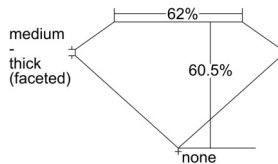

GIA®

FACSIMILE

GIA REPORT 1505368006

Verify this report at GIA.edu

GIA NATURAL DIAMOND DOSSIER®

September 09, 2024
GIA Report Number 1505368006
Shape and Cutting Style ..... Oval Brilliant
Measurements ..... 7.51 x 5.33 x 3.23 mm

GRADING RESULTS

Carat Weight ..... 0.80 carat
Color Grade ..... F
Clarity Grade VS1

ADDITIONAL GRADING INFORMATION

Polish ..... Excellent
Symmetry ..... Excellent
Fluorescence ..... None
Clarity Characteristics ..... Feather, Pinpoint
Inscription(s): GIA 1505368006

PROPORTIONS

Profile not to actual proportions

GRADING SCALES

GIA COLOR SCALE		GIA CLARITY SCALE	
COLORLESS	D	VERY VERY SLIGHTLY INCLUDED	FLAWLESS
	E		INTERNALLY FLAWLESS
	F		VVS₁
	G		VVS₂
	H		VS₁
	I		VS₂
	J		SI₁
	K		SI₂
	L		I₁
	M		I₂
NEAR COLORLESS	N	SLIGHTLY INCLUDED	I₃
	O		
	P		
	Q		
FAINT	R		
	S		
	T		
	U		
VERY LIGHT	V		
	W		
	X		
	Y		
LIGHT	Z