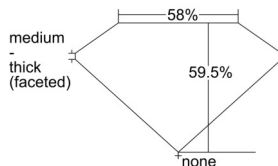

GIA®

FACSIMILE

GIA REPORT 1505372928

Verify this report at GIA.edu

GIA NATURAL DIAMOND DOSSIER®

September 06, 2024
GIA Report Number 1505372928
Shape and Cutting Style ..... Heart Brilliant
Measurements ..... 4.90 x 5.71 x 3.40 mm

GRADING RESULTS

Carat Weight ..... 0.55 carat
Color Grade ..... G
Clarity Grade VS2

ADDITIONAL GRADING INFORMATION

Polish ..... Excellent
Symmetry ..... Very Good
Fluorescence ..... None
Clarity Characteristics ..... Crystal, Feather
Inscription(s): GIA 1505372928

PROPORTIONS

Profile not to actual proportions

GRADING SCALES

GIA COLOR SCALE		GIA CLARITY SCALE		
NEAR COLORLESS	D	VERY VERY SLIGHTLY INCLUDED	FLAWLESS	
	E		INTERNALLY FLAWLESS	
	F	VERY SLIGHTLY INCLUDED	VVS₁	
	G		VVS₂	
	H		VS₁	
	FAINT	I	SLIGHTLY INCLUDED	VS₂
		J		SI₁
		K	INCLUDED	SI₂
		L		I₁
		M		I₂
N		I₃		
LIGHT	O			
	P			
	Q			
	R			
	S			
	T			
	U			
	V			
	W			
	X			
	Y			
	Z