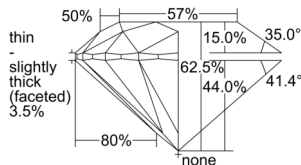

GIA®

FACSIMILE

GIA REPORT 1505375129

Verify this report at GIA.edu

GIA NATURAL DIAMOND DOSSIER®

September 09, 2024
GIA Report Number 1505375129
Shape and Cutting Style ..... Round Brilliant
Measurements ..... 5.08 - 5.10 x 3.18 mm

GRADING RESULTS

Carat Weight ..... 0.50 carat
Color Grade ..... D
Clarity Grade VS1
Cut Grade ..... Excellent

ADDITIONAL GRADING INFORMATION

Polish ..... Excellent
Symmetry ..... Excellent
Fluorescence ..... None
Clarity Characteristics ..... Cloud
Inscription(s): GIA 1505375129

PROPORTIONS

GRADING SCALES

GIA COLOR SCALE	GIA CLARITY SCALE	GIA CUT SCALE	
D	FLAWLESS	EXCELLENT	
E	INTERNALLY FLAWLESS		
F		VVS₁	VERY GOOD
G	VVS₂		
H	VS₁	GOOD	
I	VS₂		
J	SI₁	FAIR	
K	SI₂		
L	I₁	POOR	
M	I₂		
N	I₃		
O			
P			
Q			
R			
S			
T			
U			
V			
W			
X			
Y			
Z