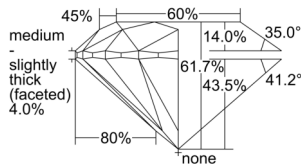

GIA®

FACSIMILE

GIA REPORT 1505381423

Verify this report at GIA.edu

GIA NATURAL DIAMOND DOSSIER®

September 10, 2024
GIA Report Number 1505381423
Shape and Cutting Style ..... Round Brilliant
Measurements ..... 4.27 - 4.29 x 2.64 mm

GRADING RESULTS

Carat Weight ..... 0.30 carat
Color Grade ..... G
Clarity Grade VVS1
Cut Grade ..... Excellent

ADDITIONAL GRADING INFORMATION

Polish ..... Excellent
Symmetry ..... Excellent
Fluorescence ..... None
Clarity Characteristics ..... Pinpoint, Cloud, Feather
Inscription(s): GIA 1505381423

PROPORTIONS

Profile to actual proportions

GRADING SCALES

GIA COLOR SCALE	GIA CLARITY SCALE	GIA CUT SCALE	
D	FLAWLESS	EXCELLENT	
E	INTERNALLY FLAWLESS		
F		VVS₁	VERY GOOD
G	VVS₂		
H	VS₁	GOOD	
I	VS₂		
J	SI₁	FAIR	
K	SI₂		
L	I₁	POOR	
M	I₂		
N	I₃		
O			
P			
Q			
R			
S			
T			
U			
V			
W			
X			
Y			
Z