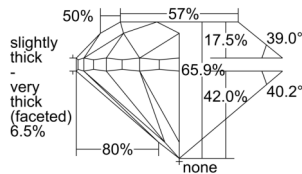

GIA®

FACSIMILE

GIA REPORT 1505381837

Verify this report at GIA.edu

GIA NATURAL DIAMOND DOSSIER®

September 10, 2024
GIA Report Number 1505381837
Shape and Cutting Style ..... Round Brilliant
Measurements ..... 5.88 - 5.95 x 3.90 mm

GRADING RESULTS

Carat Weight ..... 0.90 carat
Color Grade I
Clarity Grade S11
Cut Grade ..... Good

ADDITIONAL GRADING INFORMATION

Polish ..... Good
Symmetry ..... Very Good
Fluorescence ..... Strong Blue
Clarity Characteristics ..... Crystal, Indented Natural
Inscription(s): GIA 1505381837

PROPORTIONS

Profile to actual proportions

GRADING SCALES

GIA COLOR SCALE	GIA CLARITY SCALE	GIA CUT SCALE	
D	FLAWLESS	EXCELLENT	
E	INTERNALLY FLAWLESS		
F		VVS₁	VERY GOOD
G	VVS₂		
H	VS₁	GOOD	
I	VS₂		
J	S1₁	FAIR	
K	S1₂		
L	I₁	POOR	
M	I₂		
N	I₃		
O			
P			
Q			
R			
S			
T			
U			
V			
W			
X			
Y			
Z