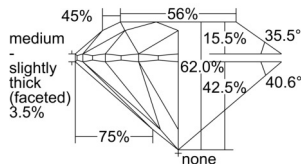

GIA®

FACSIMILE

GIA REPORT 1505382072

Verify this report at GIA.edu

GIA NATURAL DIAMOND DOSSIER®

September 12, 2024
GIA Report Number 1505382072
Shape and Cutting Style ..... Round Brilliant
Measurements ..... 6.23 - 6.25 x 3.87 mm

GRADING RESULTS

Carat Weight ..... 0.93 carat
Color Grade ..... H
Clarity Grade S11
Cut Grade ..... Excellent

ADDITIONAL GRADING INFORMATION

Polish ..... Excellent
Symmetry ..... Excellent
Fluorescence ..... Faint
Clarity Characteristics ..... Crystal, Feather
Inscription(s): GIA 1505382072

PROPORTIONS

Profile to actual proportions

GRADING SCALES

GIA COLOR SCALE	GIA CLARITY SCALE	GIA CUT SCALE
COLOURLESS	FLAWLESS	EXCELLENT
D	INTERNALLY FLAWLESS	
E	VVS₁	VERY GOOD
F		
G	VS₁	GOOD
H		
I	SI₁	FAIR
J		
K	I₁	POOR
L		
M	I₂	
N	I₃	
O		
P		
Q		
R		
S		
T		
U		
V		
W		
X		
Y		
Z