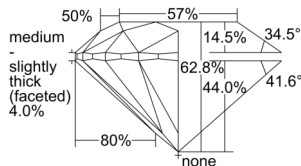

GIA®

FACSIMILE

GIA REPORT 1505384944

Verify this report at GIA.edu

GIA NATURAL DIAMOND DOSSIER®

September 10, 2024
GIA Report Number 1505384944
Shape and Cutting Style ..... Round Brilliant
Measurements ..... 4.35 - 4.38 x 2.74 mm

GRADING RESULTS

Carat Weight ..... 0.32 carat
Color Grade ..... D
Clarity Grade VS2
Cut Grade ..... Excellent

ADDITIONAL GRADING INFORMATION

Polish ..... Excellent
Symmetry ..... Excellent
Fluorescence ..... None
Clarity Characteristics ..... Crystal, Cloud
Inscription(s): GIA 1505384944

PROPORTIONS

Profile to actual proportions

GRADING SCALES

GIA COLOR SCALE	GIA CLARITY SCALE	GIA CUT SCALE	
D	FLAWLESS	EXCELLENT	
E	INTERNALLY FLAWLESS		
F		VVS₁	VERY GOOD
G	VVS₂		
H	VS₁	GOOD	
I	VS₂		
J	SI₁	FAIR	
K	SI₂		
L	I₁	POOR	
M	I₂		
N	I₃		
O			
P			
Q			
R			
S			
T			
U			
V			
W			
X			
Y			
Z