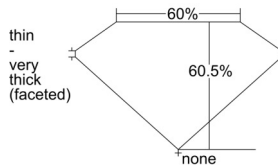

GIA®

FACSIMILE

GIA REPORT 1505386138

Verify this report at GIA.edu

GIA NATURAL DIAMOND DOSSIER®

September 10, 2024
GIA Report Number 1505386138
Shape and Cutting Style ..... Heart Brilliant
Measurements ..... 4.69 x 5.49 x 3.32 mm

GRADING RESULTS

Carat Weight ..... 0.51 carat
Color Grade ..... E
Clarity Grade VS2

ADDITIONAL GRADING INFORMATION

Polish ..... Excellent
Symmetry ..... Very Good
Fluorescence ..... None
Clarity Characteristics ..... Crystal, Feather
Inscription(s): GIA 1505386138

PROPORTIONS

Profile not to actual proportions

GRADING SCALES

GIA COLOR SCALE		GIA CLARITY SCALE			
COLORLESS	D	VERY VERY SLIGHTLY INCLUDED	FLAWLESS		
	E		INTERNALLY FLAWLESS		
	F	VERY SLIGHTLY INCLUDED	VVS₁		
	G		VVS₂		
	H		VS₁		
	NEAR COLORLESS	I	SLIGHTLY INCLUDED	VS₂	
		J		SI₁	
		FAINT	K	INCLUDED	SI₂
			L		I₁
			M		I₂
VERT LIGHT	N	LIGHT	I₃		
	O				
	P				
	Q				
	R