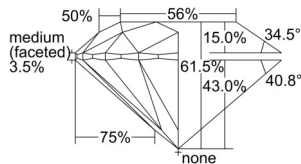

GIA®

FACSIMILE

GIA REPORT 1505387576

Verify this report at GIA.edu

GIA NATURAL DIAMOND DOSSIER®

September 10, 2024
GIA Report Number 1505387576
Shape and Cutting Style ..... Round Brilliant
Measurements ..... 4.93 - 4.95 x 3.04 mm

GRADING RESULTS

Carat Weight ..... 0.45 carat
Color Grade ..... J
Clarity Grade VS1
Cut Grade ..... Excellent

ADDITIONAL GRADING INFORMATION

Polish ..... Excellent
Symmetry ..... Excellent
Fluorescence ..... Faint
Clarity Characteristics ..... Crystal, Pinpoint
Inscription(s): GIA 1505387576

PROPORTIONS

Profile to actual proportions

GRADING SCALES

GIA COLOR SCALE	GIA CLARITY SCALE	GIA CUT SCALE
COLOURLESS	FLAWLESS	EXCELLENT
D	INTERNALLY FLAWLESS	
E	VVS₁	VERY GOOD
F		
G	VS₁	GOOD
H		
I	SI₁	FAIR
J		
K	I₁	POOR
L		
M	I₂	
N		
O	I₃	
P		
Q		
R		
S		
T		
U		
V		
W		
X		
Y		
Z