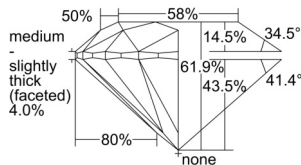

GIA®

FACSIMILE

GIA REPORT 1505392073

Verify this report at GIA.edu

GIA NATURAL DIAMOND DOSSIER®

September 11, 2024
GIA Report Number 1505392073
Shape and Cutting Style ..... Round Brilliant
Measurements ..... 4.73 - 4.76 x 2.94 mm

GRADING RESULTS

Carat Weight ..... 0.40 carat
Color Grade ..... G
Clarity Grade S11
Cut Grade ..... Excellent

ADDITIONAL GRADING INFORMATION

Polish ..... Excellent
Symmetry ..... Excellent
Fluorescence ..... None
Clarity Characteristics ..... Crystal, Cloud
Inscription(s): GIA 1505392073

PROPORTIONS

Profile to actual proportions

GRADING SCALES

GIA COLOR SCALE	GIA CLARITY SCALE	GIA CUT SCALE	
D	FLAWLESS	EXCELLENT	
E	INTERNALLY FLAWLESS		
F		VVS₁	VERY GOOD
G	VVS₂		
H	VS₁	GOOD	
I	VS₂		
J	S1₁	FAIR	
K	S1₂		
L	I₁	POOR	
M	I₂		
N	I₃		
O			
P			
Q			
R			
S			
T			
U			
V			
W			
X			
Y			
Z