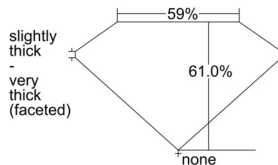

GIA®

FACSIMILE

GIA REPORT 1505396488

Verify this report at GIA.edu

GIA NATURAL DIAMOND DOSSIER®

September 16, 2024
GIA Report Number 1505396488
Shape and Cutting Style ..... Pear Brilliant
Measurements ..... 7.77 x 4.93 x 3.01 mm

GRADING RESULTS

Carat Weight ..... 0.70 carat
Color Grade ..... E
Clarity Grade VS1

ADDITIONAL GRADING INFORMATION

Polish ..... Excellent
Symmetry ..... Very Good
Fluorescence ..... None
Clarity Characteristics ..... Crystal, Pinpoint, Cloud
Inscription(s): GIA 1505396488

PROPORTIONS

Profile not to actual proportions

GRADING SCALES

GIA COLOR SCALE		GIA CLARITY SCALE		
COLORLESS	D	VERY SLIGHTLY INCLUDED	FLAWLESS	
	E		INTERNALLY FLAWLESS	
	F		VS₁	
	G		VS₂	
	NEAR COLORLESS	H	SLIGHTLY INCLUDED	SI₁
		I		SI₂
		J		I₁
		K		I₂
	FAINT	L	INCLUDED	I₃
		M		
N				
O				
VERT LIGHT	P			
	Q			
	R			
	S			
	T			
	U			
	V			
	W			
LIGHT	X			
	Y			
	Z