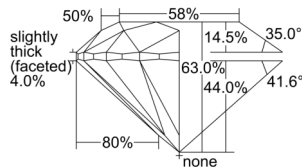

GIA®

FACSIMILE

GIA REPORT 1505410828

Verify this report at GIA.edu

GIA NATURAL DIAMOND DOSSIER®

September 16, 2024
GIA Report Number 1505410828
Shape and Cutting Style ..... Round Brilliant
Measurements ..... 5.20 - 5.22 x 3.28 mm

GRADING RESULTS

Carat Weight ..... 0.55 carat
Color Grade ..... E
Clarity Grade S11
Cut Grade ..... Excellent

ADDITIONAL GRADING INFORMATION

Polish ..... Very Good
Symmetry ..... Excellent
Fluorescence ..... None
Clarity Characteristics ..... Cloud, Feather, Crystal
Inscription(s): GIA 1505410828

PROPORTIONS

Profile to actual proportions