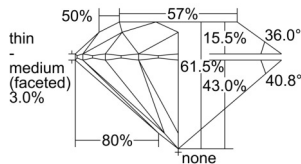

GIA®

FACSIMILE

GIA REPORT 1505412925

Verify this report at GIA.edu

GIA NATURAL DIAMOND DOSSIER®

September 12, 2024
GIA Report Number 1505412925
Shape and Cutting Style ..... Round Brilliant
Measurements ..... 4.87 - 4.90 x 3.00 mm

GRADING RESULTS

Carat Weight ..... 0.43 carat
Color Grade ..... E
Clarity Grade S11
Cut Grade ..... Excellent

ADDITIONAL GRADING INFORMATION

Polish ..... Excellent
Symmetry ..... Excellent
Fluorescence ..... None
Clarity Characteristics ..... Crystal
Inscription(s): GIA 1505412925

PROPORTIONS

Profile to actual proportions

GRADING SCALES

GIA COLOR SCALE	GIA CLARITY SCALE	GIA CUT SCALE	
D	FLAWLESS	EXCELLENT	
E	INTERNALLY FLAWLESS		
F		VVS₁	VERY GOOD
G	VVS₂		
H	VS₁	GOOD	
I	VS₂		
J	S1₁	FAIR	
K	S1₂		
L	I₁	POOR	
M	I₂		
N	I₃		
O			
P			
Q			
R			
S			
T			
U			
V			
W			
X			
Y			
Z