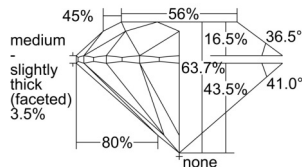

GIA®

FACSIMILE

GIA REPORT 1505418048

Verify this report at GIA.edu

GIA NATURAL DIAMOND DOSSIER®

September 13, 2024
GIA Report Number 1505418048
Shape and Cutting Style ..... Round Brilliant
Measurements ..... 5.29 - 5.37 x 3.39 mm

GRADING RESULTS

Carat Weight ..... 0.60 carat
Color Grade ..... D
Clarity Grade VS1
Cut Grade ..... Excellent

ADDITIONAL GRADING INFORMATION

Polish ..... Excellent
Symmetry ..... Very Good
Fluorescence ..... Faint
Clarity Characteristics..... Crystal, Indented Natural, Cloud
Inscription(s): GIA 1505418048

PROPORTIONS

Profile to actual proportions