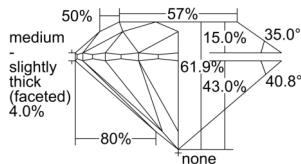

GIA®

FACSIMILE

GIA REPORT 1505418084

Verify this report at GIA.edu

GIA NATURAL DIAMOND DOSSIER®

September 16, 2024
GIA Report Number 1505418084
Shape and Cutting Style ..... Round Brilliant
Measurements ..... 4.73 - 4.76 x 2.94 mm

GRADING RESULTS

Carat Weight ..... 0.40 carat
Color Grade ..... H
Clarity Grade S11
Cut Grade ..... Excellent

ADDITIONAL GRADING INFORMATION

Polish ..... Excellent
Symmetry ..... Excellent
Fluorescence ..... Faint
Clarity Characteristics ..... Crystal, Cloud, Feather
Inscription(s): GIA 1505418084

PROPORTIONS

Profile to actual proportions

GRADING SCALES

GIA COLOR SCALE	GIA CLARITY SCALE	GIA CUT SCALE
D	FLAWLESS	EXCELLENT
E	FLAWLESS	
F	INTERNALLY FLAWLESS	VERY GOOD
G	FLAWLESS	
H	VVS₁	GOOD
I	VVS₂	
J	VS₁	FAIR
K	VS₂	
L	S1₁	POOR
M	S1₂	
N	I₁	
O	I₂	
P	I₃	
Q		
R		
S		
T		
U		
V		
W		
X		
Y		
Z