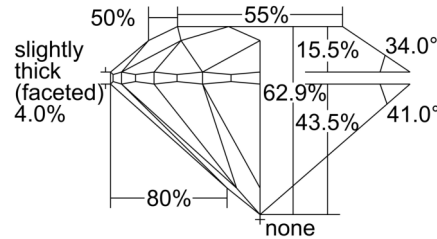

GIA NATURAL DIAMOND GRADING REPORT

September 13, 2024  
 GIA Report Number ..... 1505419274  
 Shape and Cutting Style ..... Round Brilliant  
 Measurements ..... 6.84 - 6.89 x 4.32 mm

GRADING RESULTS

Carat Weight ..... 1.26 carat  
 Color Grade ..... I  
 Clarity Grade ..... SI1  
 Cut Grade ..... Excellent

PROPORTIONS

Profile to actual proportions

CLARITY CHARACTERISTICS

KEY TO SYMBOLS\*

- Crystal
- ~ Feather
- ⊙ Cloud
- ∖ Needle

\* Red symbols denote internal characteristics (inclusions). Green or black symbols denote external characteristics (blemishes). Diagram is an approximate representation of the diamond, and symbols shown indicate type, position, and approximate size of clarity characteristics. All clarity characteristics may not be shown. Details of finish are not shown.