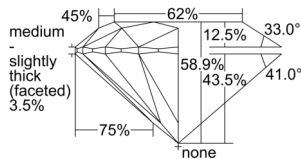

GIA®

FACSIMILE

GIA REPORT 1505421466

Verify this report at GIA.edu

GIA NATURAL DIAMOND DOSSIER®

September 16, 2024
GIA Report Number 1505421466
Shape and Cutting Style ..... Round Brilliant
Measurements ..... 5.18 - 5.20 x 3.06 mm

GRADING RESULTS

Carat Weight ..... 0.50 carat
Color Grade ..... F
Clarity Grade S11
Cut Grade ..... Excellent

ADDITIONAL GRADING INFORMATION

Polish ..... Excellent
Symmetry ..... Very Good
Fluorescence ..... None
Clarity Characteristics ..... Cloud, Crystal
Inscription(s): GIA 1505421466

PROPORTIONS

Profile to actual proportions

GRADING SCALES

GIA COLOR SCALE	GIA CLARITY SCALE	GIA CUT SCALE	
D	FLAWLESS	EXCELLENT	
E	INTERNALLY FLAWLESS		
F		VVS₁	VERY GOOD
G	VVS₂		
H	VS₁	GOOD	
I	VS₂		
J	S1₁	FAIR	
K	S1₂		
L	I₁	POOR	
M	I₂		
N	I₃		
O			
P			
Q			
R			
S			
T			
U			
V			
W			
X			
Y			
Z