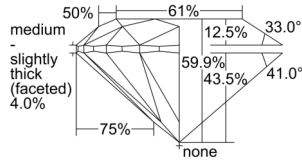

GIA®

FACSIMILE

GIA REPORT 1505423431

Verify this report at GIA.edu

GIA NATURAL DIAMOND DOSSIER®

September 16, 2024
GIA Report Number 1505423431
Shape and Cutting Style ..... Round Brilliant
Measurements ..... 5.51 - 5.53 x 3.31 mm

GRADING RESULTS

Carat Weight ..... 0.62 carat
Color Grade ..... E
Clarity Grade S11
Cut Grade ..... Excellent

ADDITIONAL GRADING INFORMATION

Polish ..... Excellent
Symmetry ..... Excellent
Fluorescence ..... None
Clarity Characteristics ..... Crystal, Cloud
Inscription(s): GIA 1505423431

PROPORTIONS

Profile to actual proportions

GRADING SCALES

GIA COLOR SCALE	GIA CLARITY SCALE	GIA CUT SCALE	
D	FLAWLESS	EXCELLENT	
E	INTERNALLY FLAWLESS		
F		VVS₁	VERY GOOD
G	VVS₂		
H	VS₁	GOOD	
I	VS₂		
J	S1₁	FAIR	
K	S1₂		
L	I₁	POOR	
M	I₂		
N	I₃		
O			
P			
Q			
R			
S			
T			
U			
V			
W			
X			
Y			
Z