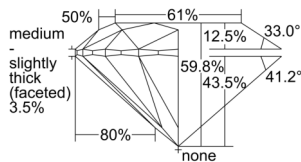

GIA®

FACSIMILE

GIA REPORT 1505424051

Verify this report at GIA.edu

GIA NATURAL DIAMOND DOSSIER®

September 16, 2024
GIA Report Number 1505424051
Shape and Cutting Style ..... Round Brilliant
Measurements ..... 4.33 - 4.36 x 2.60 mm

GRADING RESULTS

Carat Weight ..... 0.30 carat
Color Grade ..... E
Clarity Grade VS2
Cut Grade ..... Excellent

ADDITIONAL GRADING INFORMATION

Polish ..... Excellent
Symmetry ..... Excellent
Fluorescence ..... None
Clarity Characteristics ..... Cloud
Inscription(s): GIA 1505424051

PROPORTIONS

Profile to actual proportions

GRADING SCALES

GIA COLOR SCALE	GIA CLARITY SCALE	GIA CUT SCALE
D	FLAWLESS	EXCELLENT
E	FLAWLESS	
F	INTERNALLY FLAWLESS	VERY GOOD
G	FLAWLESS	
H	VVS₁	GOOD
I	VVS₂	
J	VS₁	FAIR
K	VS₂	
L	SI₁	POOR
M	SI₂	
N	I₁	
O	I₂	
P	I₃	
Q		
R		
S		
T		
U		
V		
W		
X		
Y		
Z