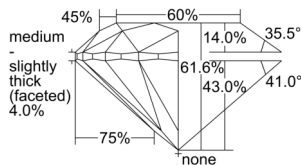

GIA®

FACSIMILE

GIA REPORT 1505427247

Verify this report at GIA.edu

GIA NATURAL DIAMOND DOSSIER®

September 16, 2024
GIA Report Number 1505427247
Shape and Cutting Style ..... Round Brilliant
Measurements ..... 5.64 - 5.68 x 3.49 mm

GRADING RESULTS

Carat Weight ..... 0.70 carat
Color Grade I
Clarity Grade VS1
Cut Grade ..... Excellent

ADDITIONAL GRADING INFORMATION

Polish ..... Excellent
Symmetry ..... Very Good
Fluorescence ..... Strong Blue
Clarity Characteristics ..... Cavity
Inscription(s): GIA 1505427247

PROPORTIONS

Profile to actual proportions

GRADING SCALES

GIA COLOR SCALE	GIA CLARITY SCALE	GIA CUT SCALE	
D	FLAWLESS	EXCELLENT	
E	INTERNALLY FLAWLESS		
F		VVS₁	VERY GOOD
G	VVS₂		
H	VS₁	GOOD	
I	VS₂		
J	SI₁	FAIR	
K	SI₂		
L	I₁	POOR	
M	I₂		
N	I₃		
O			
P			
Q			
R			
S			
T			
U			
V			
W			
X			
Y			
Z