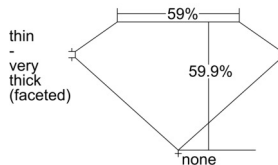

GIA®

FACSIMILE

GIA REPORT 1505441844

Verify this report at GIA.edu

GIA NATURAL DIAMOND DOSSIER®

September 18, 2024
GIA Report Number 1505441844
Shape and Cutting Style ..... Heart Brilliant
Measurements ..... 4.73 x 5.44 x 3.26 mm

GRADING RESULTS

Carat Weight ..... 0.50 carat
Color Grade ..... G
Clarity Grade VS1

ADDITIONAL GRADING INFORMATION

Polish ..... Excellent
Symmetry ..... Very Good
Fluorescence ..... None
Clarity Characteristics ..... Indented Natural, Pinpoint
Inscription(s): GIA 1505441844

PROPORTIONS

Profile not to actual proportions

GRADING SCALES

GIA COLOR SCALE		GIA CLARITY SCALE			
COLORLESS	D	VERY VERY SLIGHTLY INCLUDED	FLAWLESS		
	E		INTERNALLY FLAWLESS		
	F		VVS₁		
	G		VVS₂		
	NEAR COLORLESS	H	VERY SLIGHTLY INCLUDED	VS₁	
		I		VS₂	
		FAINT	J	SLIGHTLY INCLUDED	S₁
			K		S₂
	L		I₁		
	VERT LIGHT		M	INCLUDED	I₂
N			I₃		
O					
LIGHT		P			
		Q			
		R			
	S				
	T				
	U				
V					
W					
X					
Y					
Z