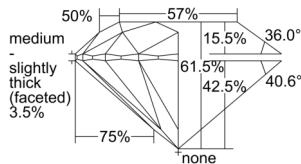

GIA®

FACSIMILE

GIA REPORT 1505446423

Verify this report at GIA.edu

GIA NATURAL DIAMOND DOSSIER®

September 19, 2024
GIA Report Number 1505446423
Shape and Cutting Style ..... Round Brilliant
Measurements ..... 5.33 - 5.36 x 3.29 mm

GRADING RESULTS

Carat Weight ..... 0.58 carat
Color Grade ..... E
Clarity Grade VS2
Cut Grade ..... Excellent

ADDITIONAL GRADING INFORMATION

Polish ..... Excellent
Symmetry ..... Excellent
Fluorescence ..... None
Clarity Characteristics ..... Crystal, Cloud
Inscription(s): GIA 1505446423

PROPORTIONS

Profile to actual proportions

GRADING SCALES

GIA COLOR SCALE	GIA CLARITY SCALE	GIA CUT SCALE	
D	FLAWLESS	EXCELLENT	
E	INTERNALLY FLAWLESS		
F		VVS₁	VERY GOOD
G	VVS₂		
H	VS₁	GOOD	
I	VS₂		
J	SI₁	FAIR	
K	SI₂		
L	I₁	POOR	
M	I₂		
N	I₃		
O			
P			
Q			
R			
S			
T			
U			
V			
W			
X			
Y			
Z