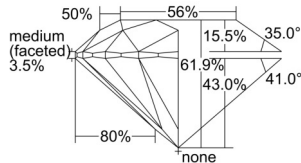

GIA®

FACSIMILE

GIA REPORT 1505449679

Verify this report at GIA.edu

GIA NATURAL DIAMOND DOSSIER®

September 20, 2024
GIA Report Number 1505449679
Shape and Cutting Style ..... Round Brilliant
Measurements ..... 4.89 - 4.91 x 3.03 mm

GRADING RESULTS

Carat Weight ..... 0.44 carat
Color Grade I
Clarity Grade S11
Cut Grade ..... Excellent

ADDITIONAL GRADING INFORMATION

Polish ..... Excellent
Symmetry ..... Excellent
Fluorescence ..... None
Clarity Characteristics ..... Crystal
Inscription(s): GIA 1505449679

PROPORTIONS

Profile to actual proportions

GRADING SCALES

GIA COLOR SCALE	GIA CLARITY SCALE	GIA CUT SCALE	
D	FLAWLESS	EXCELLENT	
E	INTERNALLY FLAWLESS		
F		VVS₁	VERY GOOD
G	VVS₂		
H	VS₁	GOOD	
I	VS₂		
J	S1₁	FAIR	
K	S1₂		
L	I₁	POOR	
M	I₂		
N	I₃		
O			
P			
Q			
R			
S			
T			
U			
V			
W			
X			
Y			
Z