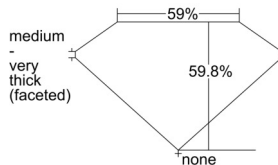

GIA®

FACSIMILE

GIA REPORT 1505454994

Verify this report at GIA.edu

GIA NATURAL DIAMOND DOSSIER®

September 19, 2024
GIA Report Number 1505454994
Shape and Cutting Style ..... Heart Brilliant
Measurements ..... 5.47 x 6.44 x 3.85 mm

GRADING RESULTS

Carat Weight ..... 0.81 carat
Color Grade ..... D
Clarity Grade SI2

ADDITIONAL GRADING INFORMATION

Polish ..... Excellent
Symmetry ..... Excellent
Fluorescence ..... Faint
Clarity Characteristics ..... Twinning Wisp
Inscription(s): GIA 1505454994

PROPORTIONS

Profile not to actual proportions

GRADING SCALES

GIA COLOR SCALE		GIA CLARITY SCALE	
NEAR COLORLESS	D	VERY VERY SLIGHTLY SIGHTLY INCLUDED	FLAWLESS
	E		INTERNALLY FLAWLESS
	F		VVS₁
	G		VVS₂
	H		VS₁
	I		VS₂
	J		SI₁
	K		SI₂
	L		I₁
	M		I₂
FAINT	N	SLIGHTLY INCLUDED	I₃
	O		
	P		
	Q		
VERY LIGHT	R	INCLUDED	
	S		
	T		
	U		
	V		
	W		
	X		
	Y		
LIGHT	Z