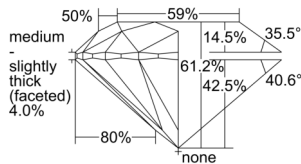

GIA®

FACSIMILE

GIA REPORT 1505455123

Verify this report at GIA.edu

GIA NATURAL DIAMOND DOSSIER®

September 19, 2024
GIA Report Number 1505455123
Shape and Cutting Style ..... Round Brilliant
Measurements ..... 4.89 - 4.92 x 3.01 mm

GRADING RESULTS

Carat Weight ..... 0.45 carat
Color Grade ..... J
Clarity Grade VS2
Cut Grade ..... Excellent

ADDITIONAL GRADING INFORMATION

Polish ..... Excellent
Symmetry ..... Excellent
Fluorescence ..... None
Clarity Characteristics ..... Crystal, Cloud
Inscription(s): GIA 1505455123

PROPORTIONS

Profile to actual proportions

GRADING SCALES

GIA COLOR SCALE	GIA CLARITY SCALE	GIA CUT SCALE	
D	FLAWLESS	EXCELLENT	
E	INTERNALLY FLAWLESS		
F		VVS₁	VERY GOOD
G	VVS₂		
H	VS₁	GOOD	
I	VS₂		
J	SI₁	FAIR	
K	SI₂		
L	I₁	POOR	
M			
N			
O	I₂		
P			
Q			
R	I₃		
S			
T			
U			
V			
W			
X			
Y			
Z