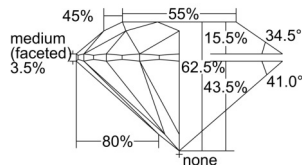

GIA®

FACSIMILE

GIA REPORT 1505455270

Verify this report at GIA.edu

GIA NATURAL DIAMOND DOSSIER®

September 20, 2024
GIA Report Number 1505455270
Shape and Cutting Style ..... Round Brilliant
Measurements ..... 4.60 - 4.63 x 2.88 mm

GRADING RESULTS

Carat Weight ..... 0.37 carat
Color Grade ..... E
Clarity Grade VS1
Cut Grade ..... Excellent

ADDITIONAL GRADING INFORMATION

Polish ..... Excellent
Symmetry ..... Excellent
Fluorescence ..... Medium Blue
Clarity Characteristics ..... Feather, Pinpoint
Inscription(s): GIA 1505455270

PROPORTIONS

Profile to actual proportions

GRADING SCALES

GIA COLOR SCALE

COLORLESS	D
	E
	F
	G
	H
	I
NEAR COLORLESS	J
	K
	L
FAIN	M
	N
	O
	P
VERY LIGHT	Q
	R
	S
	T
	U
	V
	W
	X
	Y
LIGHT	Z

GIA CLARITY SCALE

FLAWLESS	FLAWLESS	
		EXCELLENT
INTERNALLY FLAWLESS	VERY VERY SLIGHTLY INCLUDED	
		VERY GOOD
VVS₁	VERY SLIGHTLY INCLUDED	
VVS₂		
VS₁	SLIGHTLY INCLUDED	
VS₂		
SI₁	INCLUDED	
SI₂		
I₁	POOR	
I₂		
I₃		

GIA CUT SCALE

EXCELLENT
VERY GOOD
GOOD
FAIR
POOR