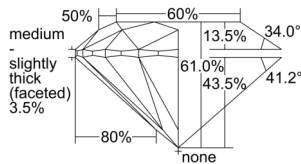

GIA®

FACSIMILE

GIA REPORT

1505456841

Verify this report at GIA.edu

GIA NATURAL DIAMOND DOSSIER®

September 19, 2024
GIA Report Number 1505456841
Shape and Cutting Style ..... Round Brilliant
Measurements ..... 4.75 - 4.77 x 2.91 mm

GRADING RESULTS

Carat Weight ..... 0.40 carat
Color Grade ..... G
Clarity Grade VVS2
Cut Grade ..... Excellent

ADDITIONAL GRADING INFORMATION

Polish ..... Excellent
Symmetry ..... Excellent
Fluorescence ..... Faint
Clarity Characteristics ..... Pinpoint
Inscription(s): GIA 1505456841

PROPORTIONS

Profile to actual proportions

GRADING SCALES

GIA COLOR SCALE	GIA CLARITY SCALE	GIA CUT SCALE	
COLOURLESS D	FLAWLESS	EXCELLENT	
E	INTERNALLY FLAWLESS		
F		VVS₁	VERY GOOD
G	VVS₂		
H	VS₁	GOOD	
I	VS₂		
J	SI₁	FAIR	
K	SI₂		
L	I₁	POOR	
M	I₂		
N	I₃		
O			
P			
Q			
R			
S			
T			
U			
V			
W			
X			
Y			
Z