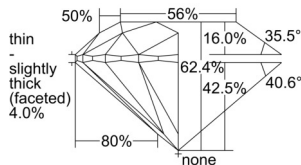

GIA®

FACSIMILE

GIA REPORT 1505456849

Verify this report at GIA.edu

GIA NATURAL DIAMOND DOSSIER®

September 19, 2024
GIA Report Number 1505456849
Shape and Cutting Style ..... Round Brilliant
Measurements ..... 5.01 - 5.09 x 3.15 mm

GRADING RESULTS

Carat Weight ..... 0.50 carat
Color Grade ..... G
Clarity Grade S11
Cut Grade ..... Excellent

ADDITIONAL GRADING INFORMATION

Polish ..... Very Good
Symmetry ..... Very Good
Fluorescence ..... Faint
Clarity Characteristics ..... Crystal
Inscription(s): GIA 1505456849

PROPORTIONS

Profile to actual proportions

GRADING SCALES

GIA COLOR SCALE

COLORLESS	D
	E
	F
	G
	H
	I
	J
NEAR COLORLESS	K
	L
Faint	M
	N
	O
	P
Very Light	Q
	R
	S
	T
	U
	V
Light	W
	X
	Y
	Z

GIA CLARITY SCALE

FLAWLESS	VERY VERY SLIGHTLY INCLUDED	I₁	
			I₂
INTERNALLY FLAWLESS	VERY SLIGHTLY INCLUDED	SI₁	
			SI₂
VVS₁	VERY SLIGHTLY INCLUDED	VS₁	
			VS₂
VVS₂	VERY SLIGHTLY INCLUDED	VS₁	
			VS₂
VVS₁	VERY SLIGHTLY INCLUDED	SI₁	
			SI₂
VVS₂	VERY SLIGHTLY INCLUDED	I₁	
			I₂
VVS₁	VERY SLIGHTLY INCLUDED	I₂	
			I₃

GIA CUT SCALE

EXCELLENT	VERY VERY SLIGHTLY INCLUDED	I₁	
			I₂
VERY GOOD	VERY SLIGHTLY INCLUDED	VS₁	
			VS₂
GOOD	VERY SLIGHTLY INCLUDED	SI₁	
			SI₂
FAIR	VERY SLIGHTLY INCLUDED	I₁	
			I₂
POOR	VERY SLIGHTLY INCLUDED	I₂	
			I₃