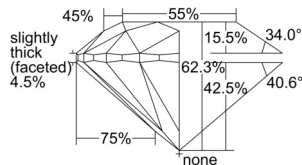

GIA®

FACSIMILE

GIA REPORT 1505458194

Verify this report at GIA.edu

GIA NATURAL DIAMOND DOSSIER®

September 19, 2024
GIA Report Number 1505458194
Shape and Cutting Style ..... Round Brilliant
Measurements ..... 4.67 - 4.71 x 2.92 mm

GRADING RESULTS

Carat Weight ..... 0.40 carat
Color Grade ..... D
Clarity Grade VS1
Cut Grade ..... Excellent

ADDITIONAL GRADING INFORMATION

Polish ..... Excellent
Symmetry ..... Excellent
Fluorescence ..... None
Clarity Characteristics ..... Cloud, Indented Natural
Inscription(s): GIA 1505458194

PROPORTIONS

Profile to actual proportions

GRADING SCALES

GIA COLOR SCALE	GIA CLARITY SCALE	GIA CUT SCALE
COLOREDNESS	FLAWLESS	EXCELLENT
D	INTERNALLY FLAWLESS	
E	VVS₁	VERY GOOD
F		
G	VS₁	GOOD
H		
I	SI₁	FAIR
J		
K	I₁	POOR
L		
M	I₂	
N	I₃	
O		
P		
Q		
R		
S		
T		
U		
V		
W		
X		
Y		
Z